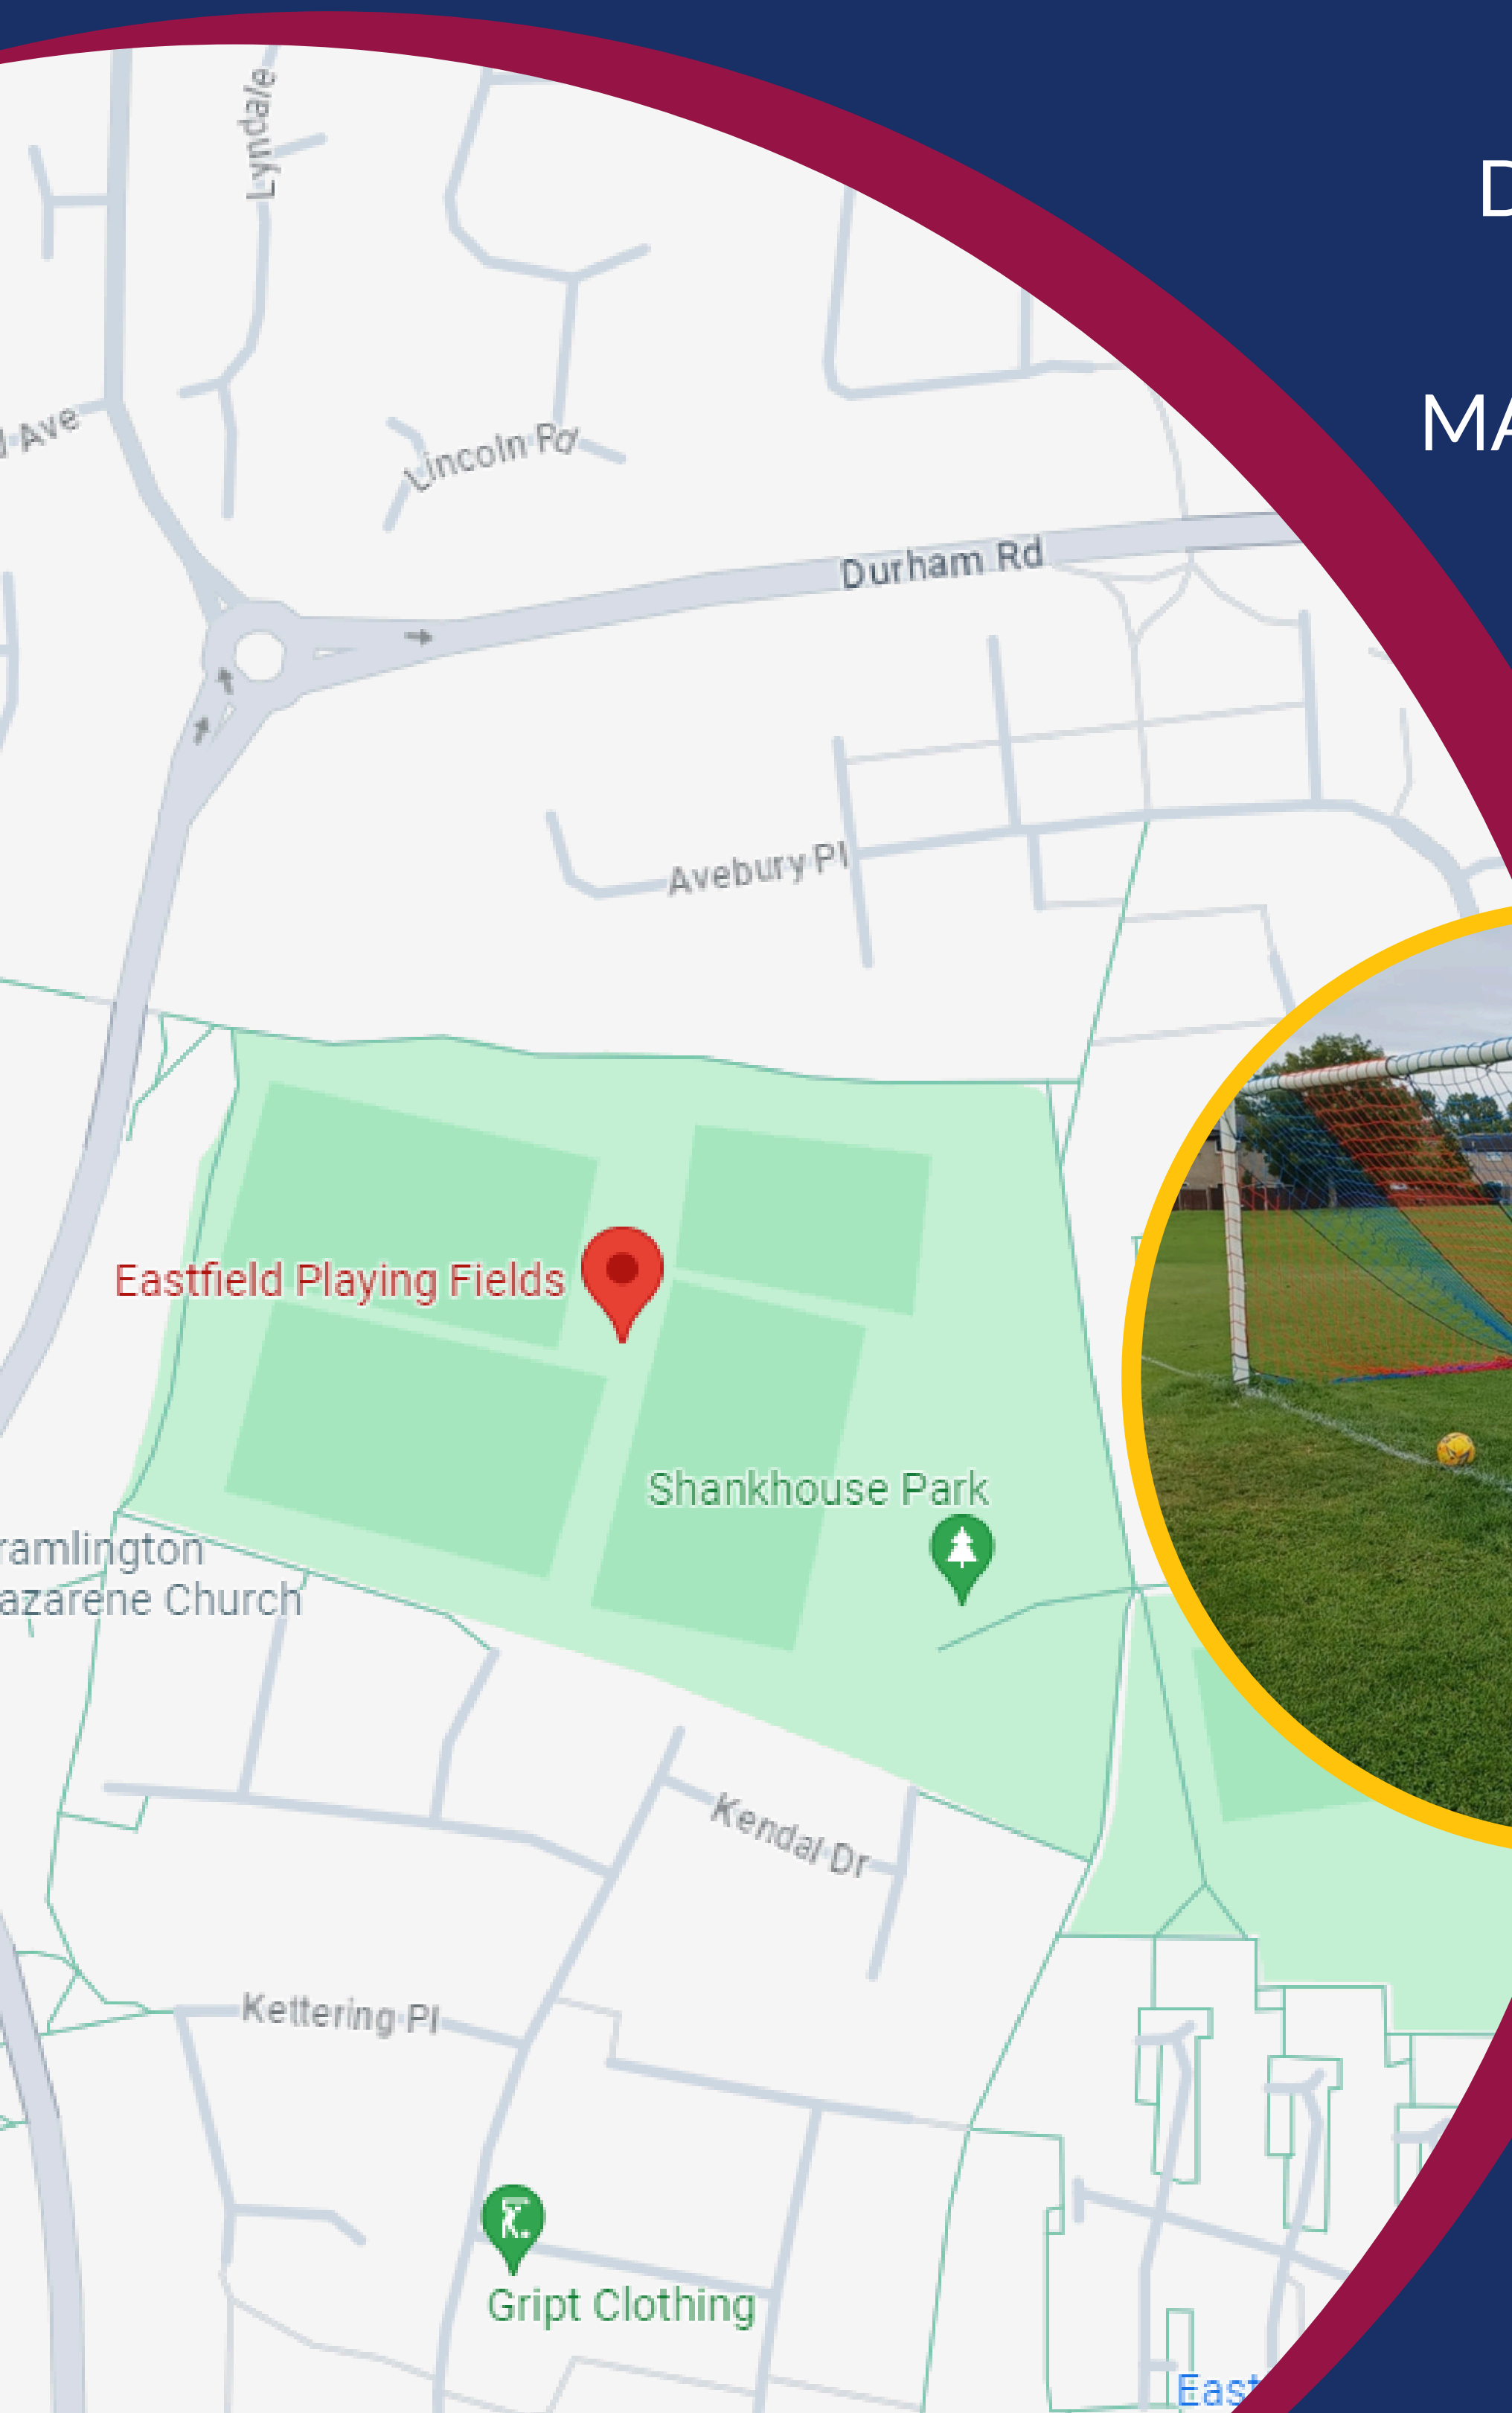

EASTFIELD PLAYING FIELDS

CRAMLINGTON NE23 3ST

DEFIB ONSITE

MALE & FEMALE
TOILETS